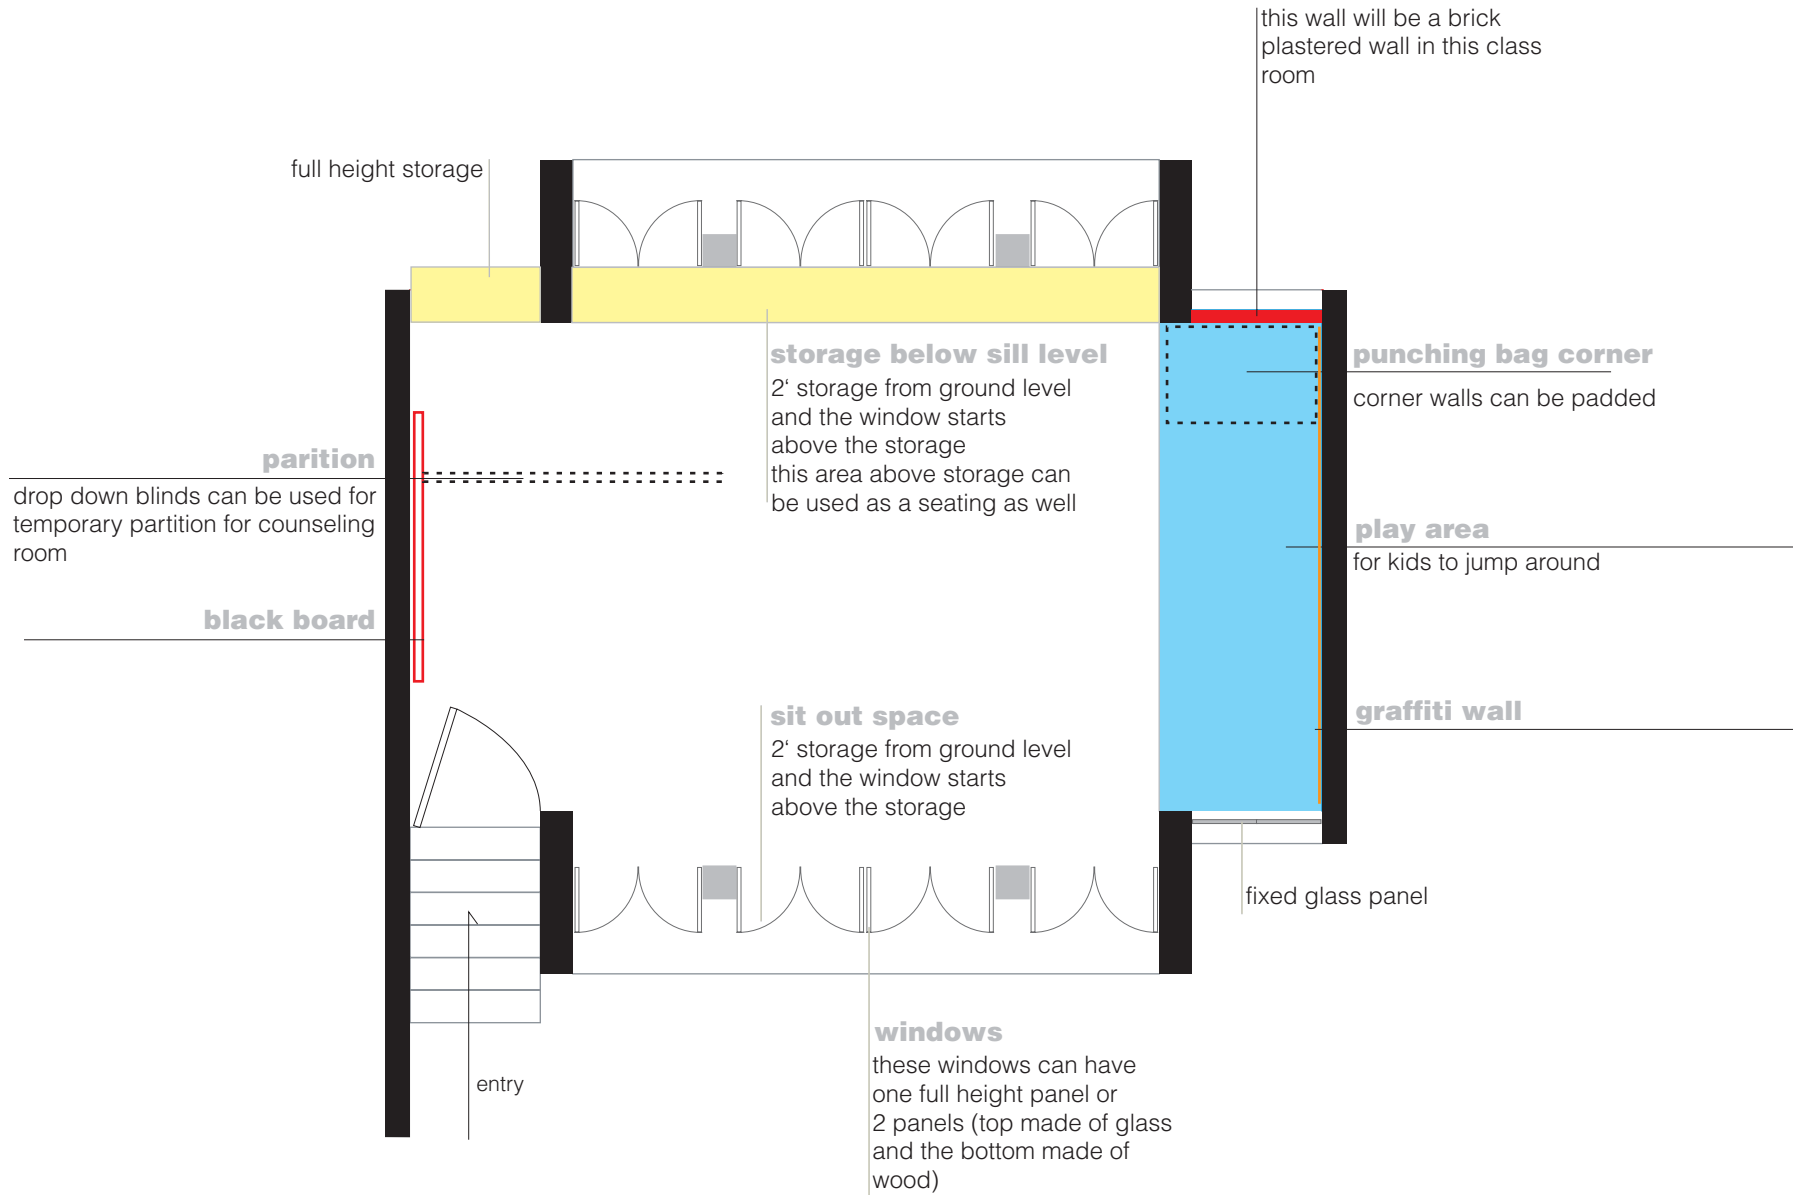

moad / chennai / 290408

RESOURCE ROOM

olcott memorial school / moad

RESOURCE ROOM LAYOUT

view showing the exterior

RESOURCE ROOM VIEW 1

view showing the storage areas

full height storage

seating space above storage

2' high storage. can be used
as open storage

RESOURCE ROOM VIEW 2

black board view

RESOURCE ROOM VIEW 3

olcott memorial school / moad / page 4

view showing part of the window pane as wood

optional
openable window pane

RESOURCE ROOM VIEW 4