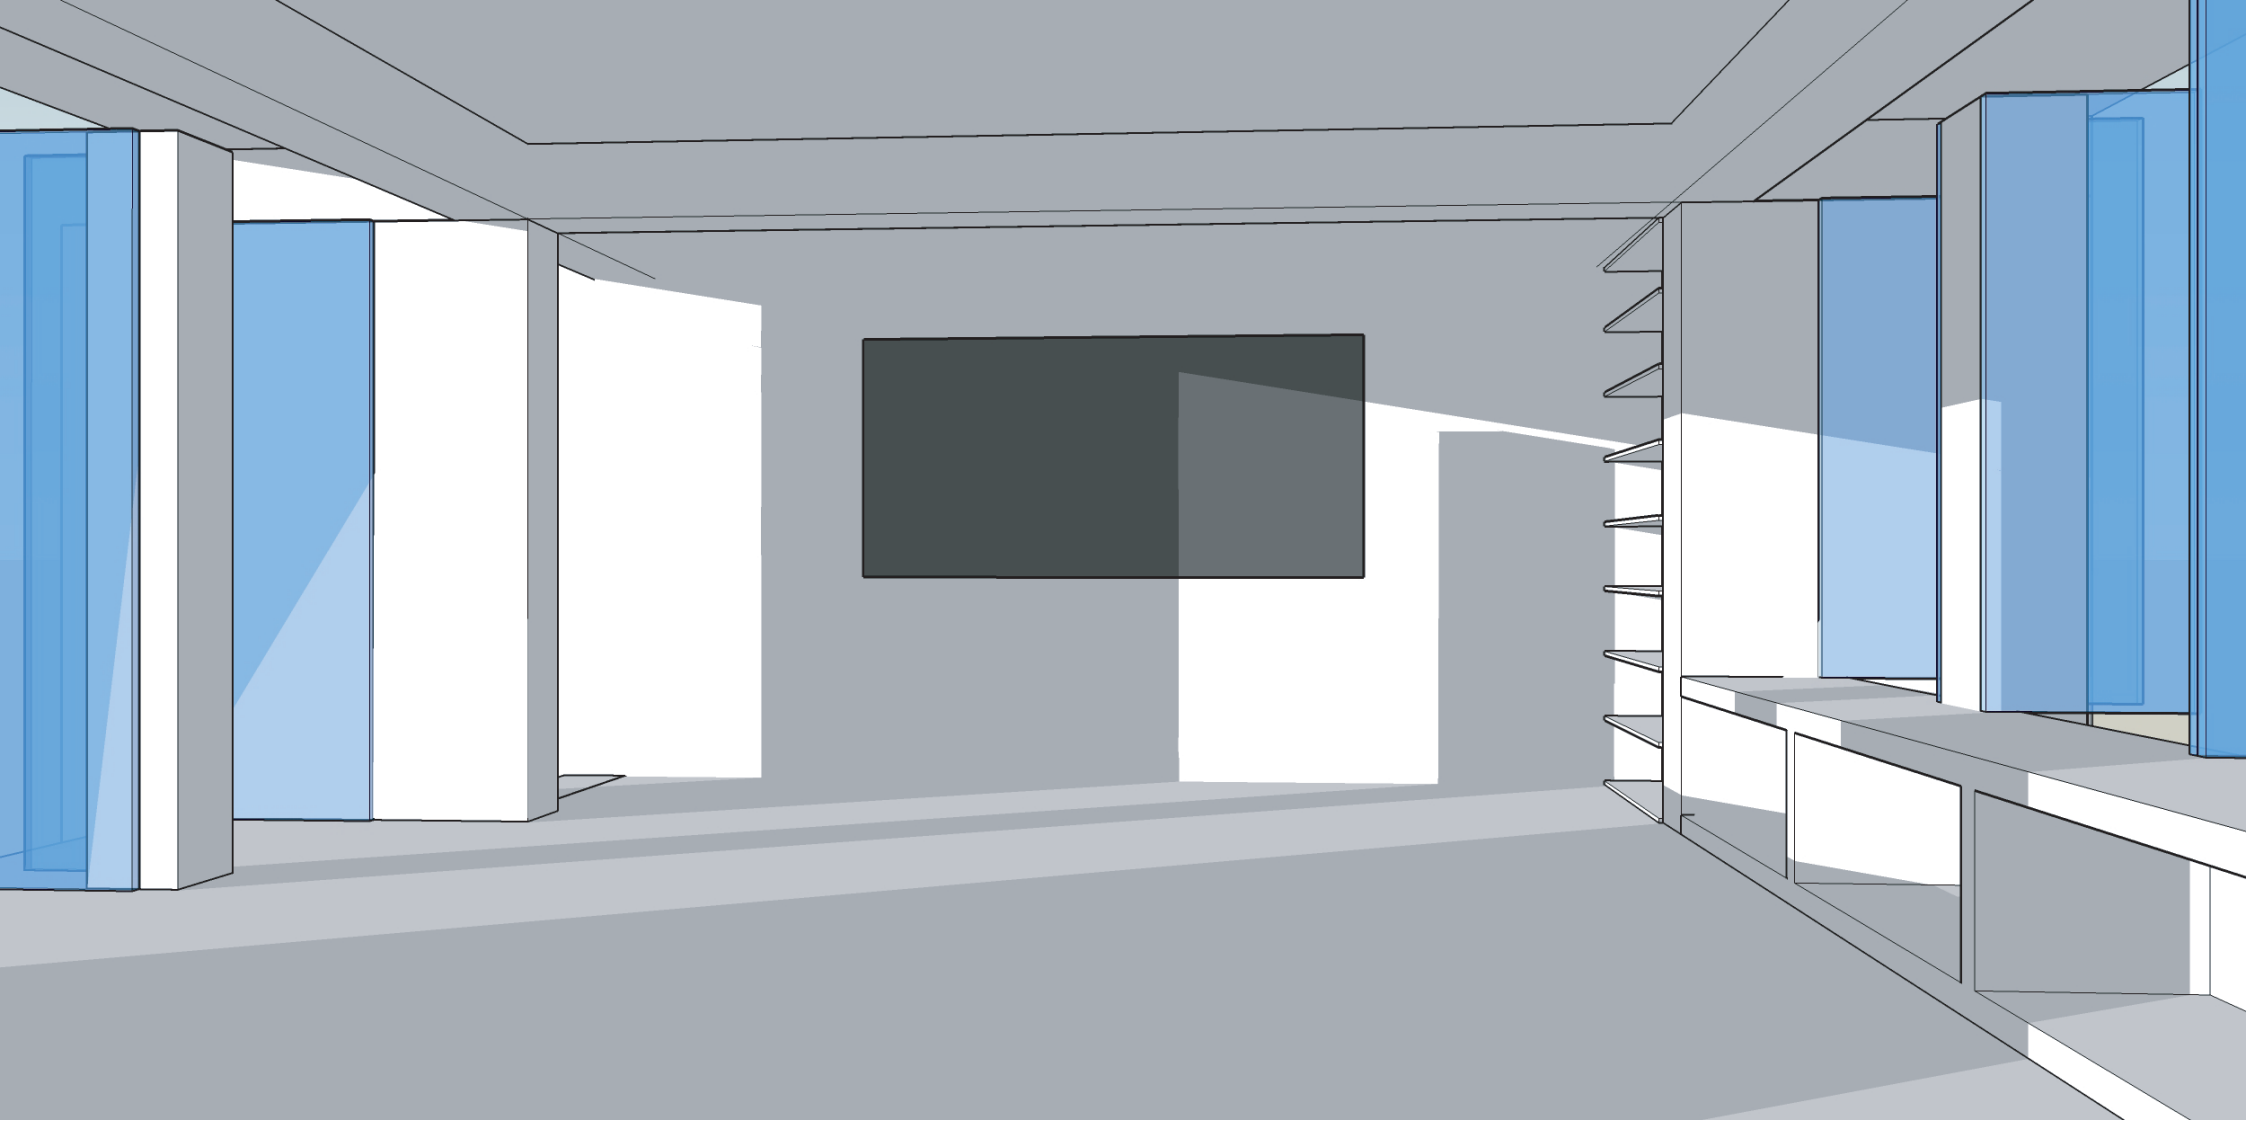

moad / chennai / 290408

RESOURCE ROOM

olcott memorial school / moad

RESOURCE ROOM LAYOUT

view showing the exterior

RESOURCE ROOM VIEW 1

view showing the storage areas

full height storage

seating space above storage

2' high storage. can be used
as open storage

RESOURCE ROOM VIEW 2

black board view

RESOURCE ROOM VIEW 3

olcott memorial school / moad / page 4

view showing part of the window pane as wood

optional
openable window pane

RESOURCE ROOM VIEW 4