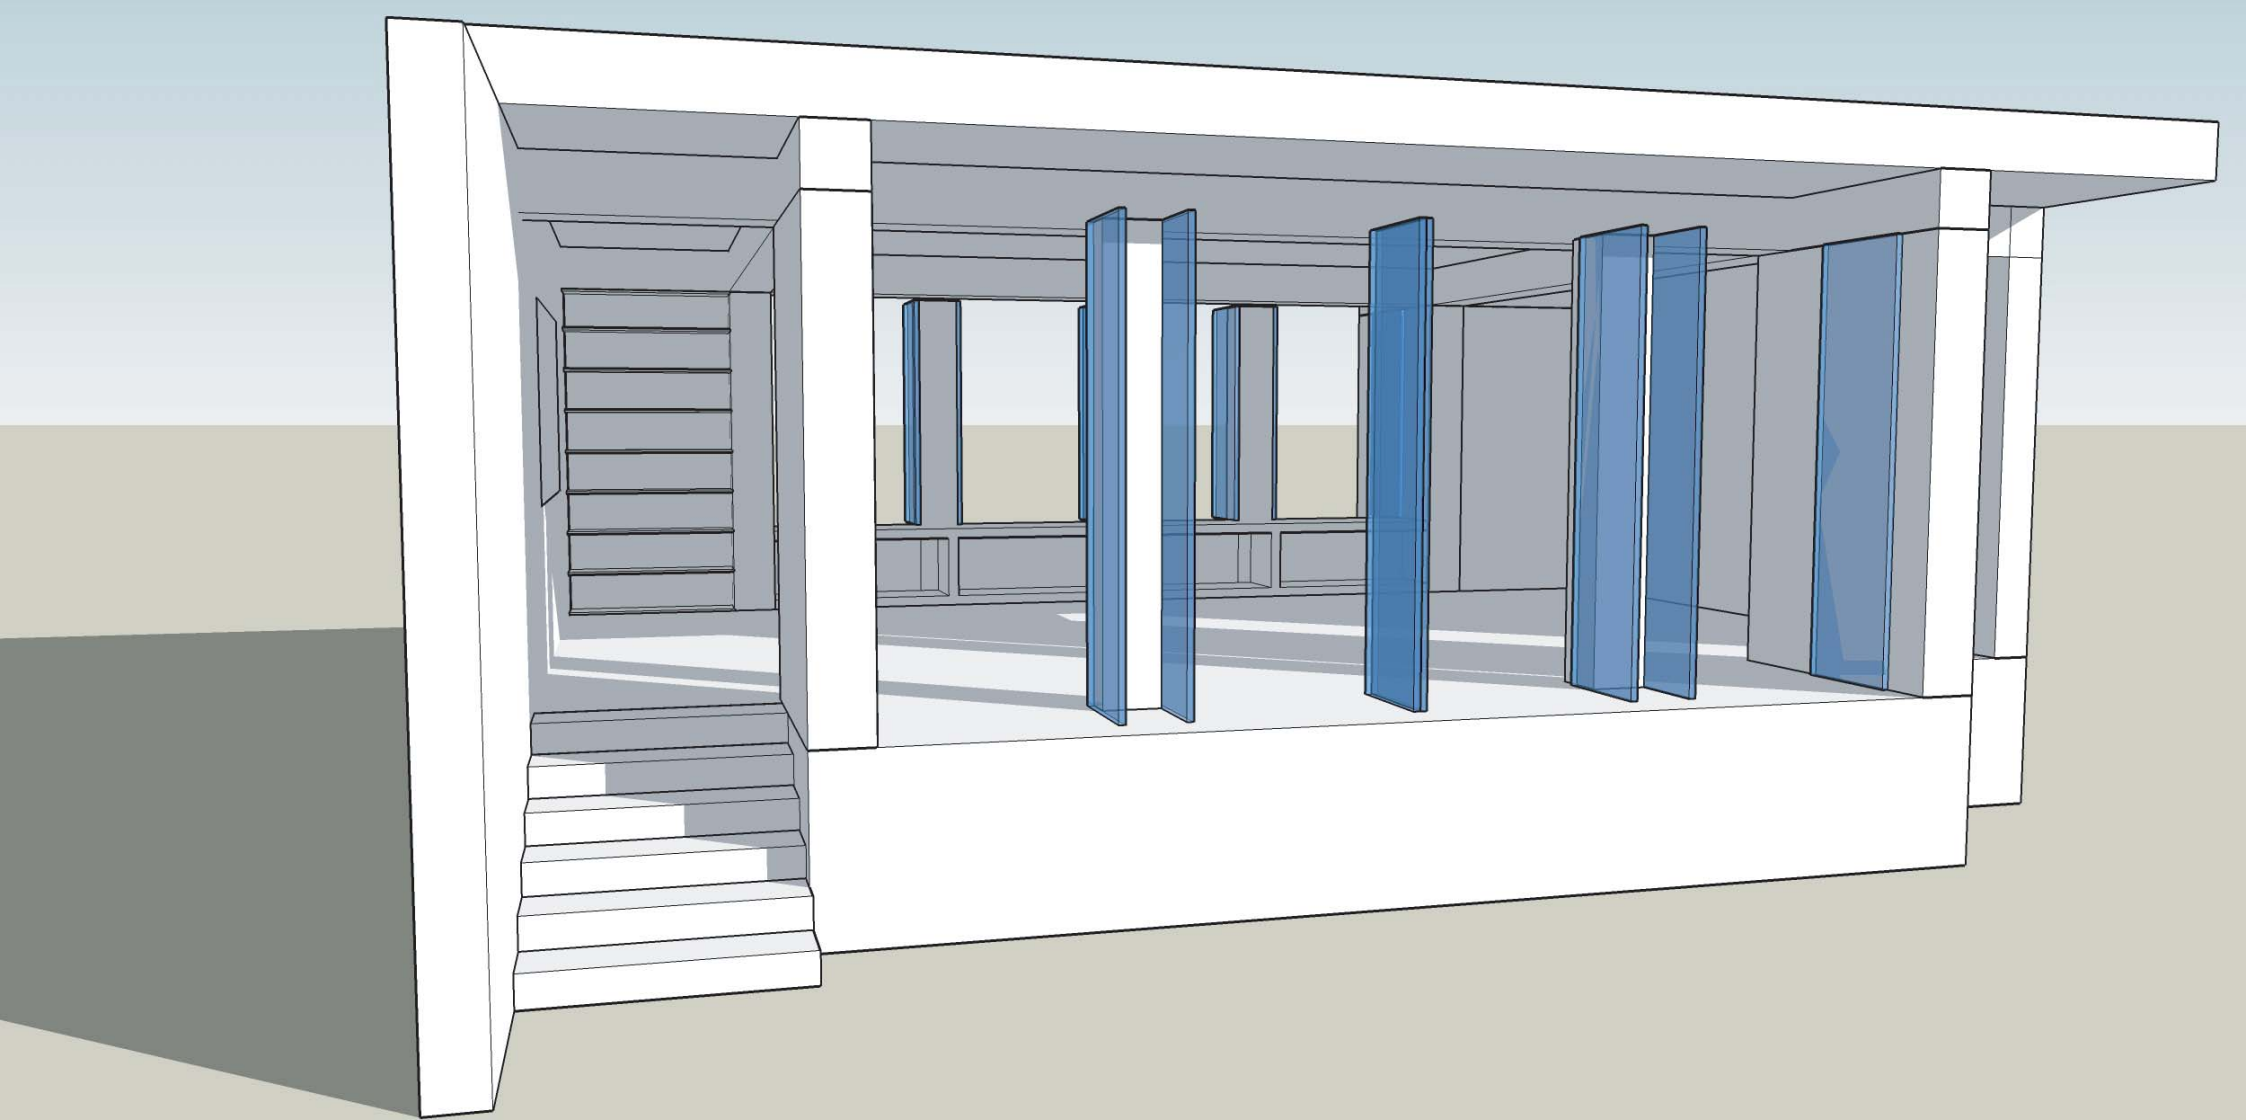

moad / chennai / 290408

RESOURCE ROOM

olcott memorial school / moad

RESOURCE ROOM LAYOUT

view showing the exterior

RESOURCE ROOM VIEW 1

view showing the storage areas

full height storage

seating space above storage

2' high storage. can be used
as open storage

RESOURCE ROOM VIEW 2

black board view

RESOURCE ROOM VIEW 3

olcott memorial school / moad / page 4

view showing part of the window pane as wood

optional
openable window pane

RESOURCE ROOM VIEW 4