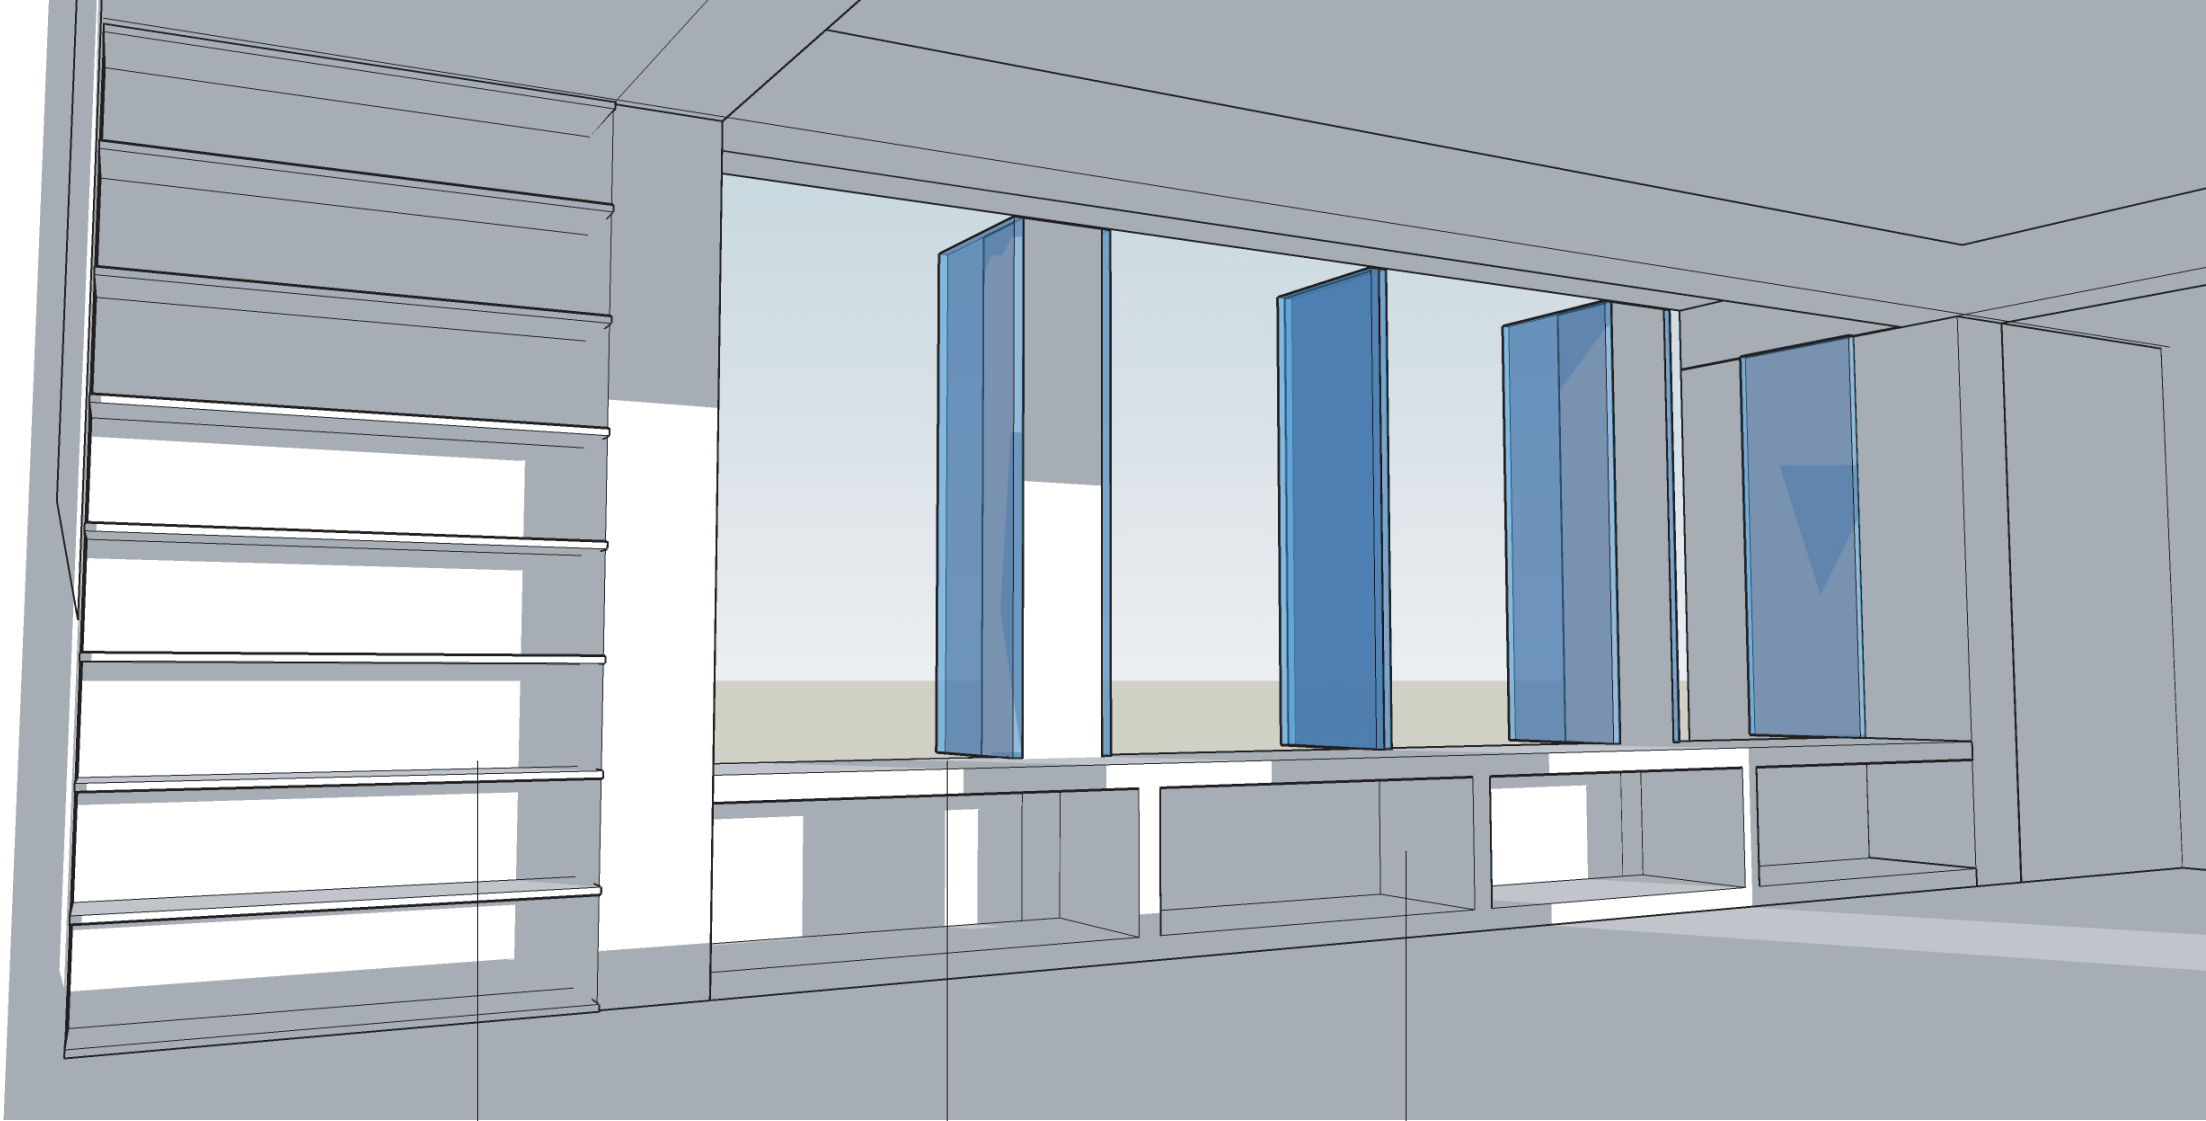

moad / chennai / 290408

RESOURCE ROOM

olcott memorial school / moad

RESOURCE ROOM LAYOUT

view showing the exterior

RESOURCE ROOM VIEW 1

view showing the storage areas

full height storage

seating space above storage

2' high storage. can be used
as open storage

RESOURCE ROOM VIEW 2

black board view

RESOURCE ROOM VIEW 3

olcott memorial school / moad / page 4

view showing part of the window pane as wood

optional
openable window pane

RESOURCE ROOM VIEW 4