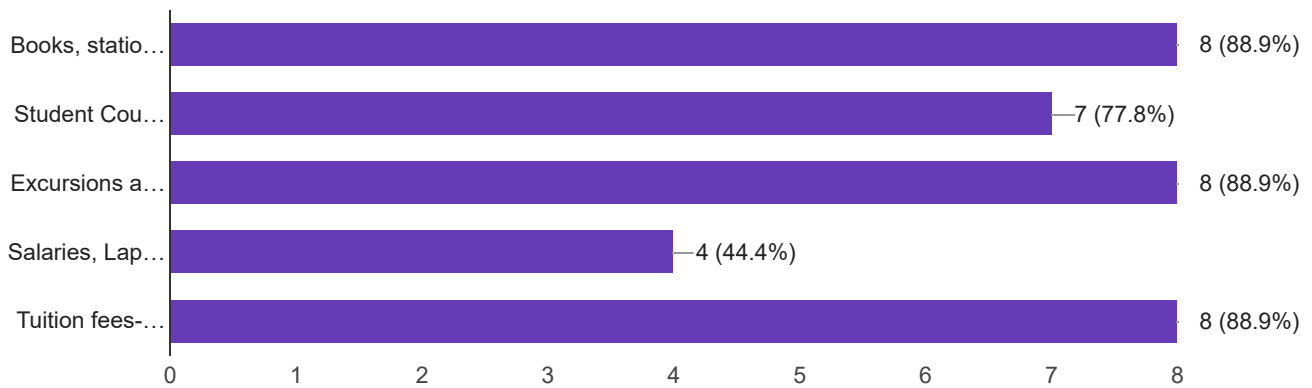

# Shades of Happiness Poll

QUESTIONS

RESPONSES 9

9 responses

SUMMARY INDIVIDUAL

Accepting responses

Please select parts of the budget that you want to support. (9 responses)

Please mention any other amount to support or comments (1 response)