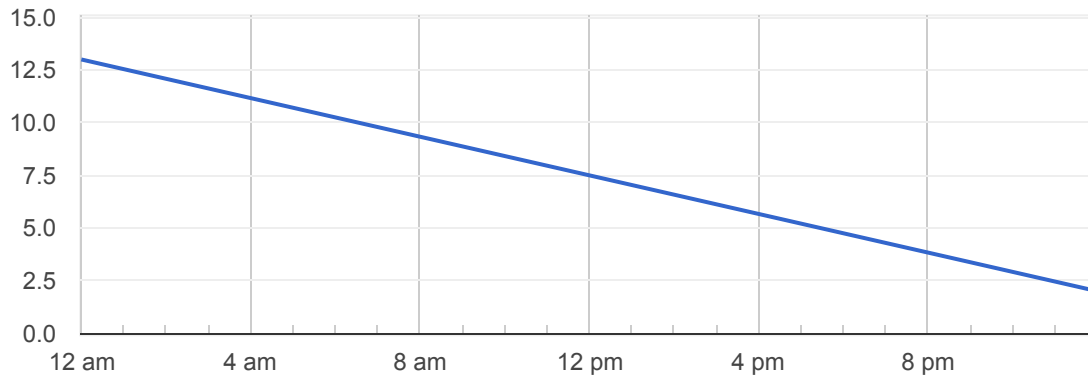

sauravsit@gmail.com

vathsan93@gmail.com

kushagragsingh@gmail.com

shivans@purdue.edu

surabhi203@gmail.com

Number of daily responses

This content is neither created nor endorsed by Google. Report Abuse - Terms of Service - Additional Terms

Google Forms